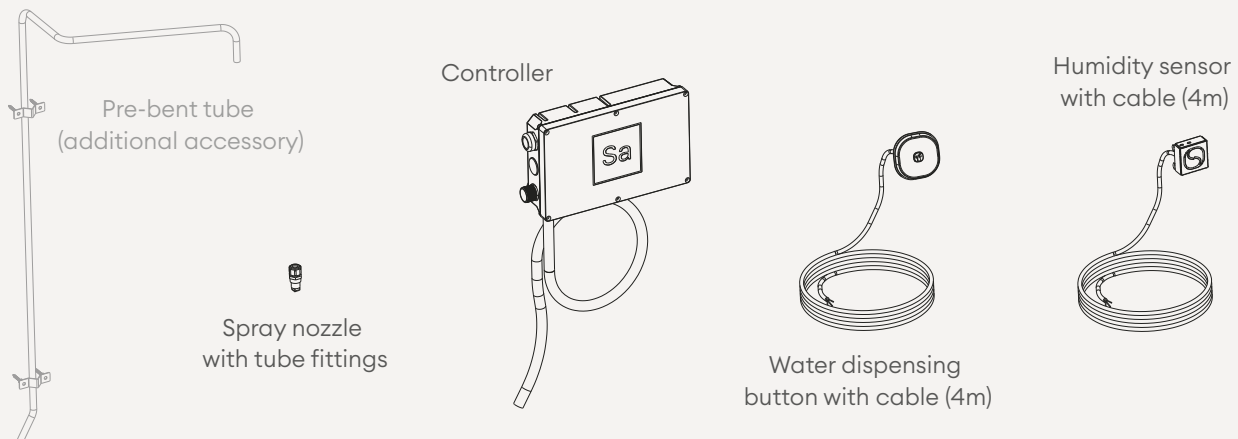

Saunum AutoLeil is designed for Saunum heaters and is controlled through the Saunum Leil control unit. With the Saunum Leil control panel, you can pre-set 3 different types of steam and enable the use of AutoLeil.

The **automatic humidity control mode** sets the target room temperature (40–100 °C) and relative humidity (10–60% depending on temperature) to specific values. In this mode, you cannot set the frequency or water quantity of the automatic dispensing.

The **manual control mode** sets the target sauna room temperature (40–100 °C), water quantity (valve opening time 0.3–4 sec), and water throwing interval (1–10 min) to specific values. In this mode, you cannot set the humidity level.

AutoLeil can also be set to ensure that the sauna user enters a comfortably moist sauna room at the designated time. When the sauna room is heated to the desired temperature, AutoLeil ensures water dispensation to the heater according to desired settings.

The AutoLeil kit also includes a button with LED lighting for throwing water in the sauna room. It is also possible to turn automatic water throwing on or off with this button while in the sauna. The length of one water dispensing cycle is set to 30 minutes by default. It can be changed up to 12 hours, for example, for public saunas. Water can be taken from any household tap (up to 4 bar).

Requirements/restrictions: Only works together with Saunum Leil control unit.

Included in the package: Controller, humidity sensor with cable (4 m), spray nozzle with tube fittings, electric water valve, water throwing button with cable (4 m).

Add-ons: Pre-bent tube for Primary or Professional heater, additional sauna interior water dispensing button if you want to connect more than one button.

2023 (1)

www.saunum.com
info@saunum.com

saunumsaun

saunumsauna

saunum

saunum